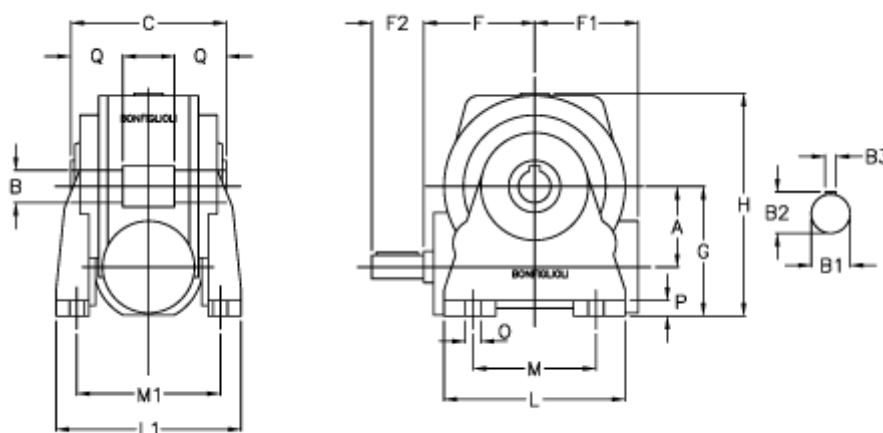

Data Sheet

Article number: 3901150080100

Description: Worm gear with solid input shaft
VF 150N-80-HS

Measures

a	= 150.0	F1 = 179	O = 18.0
B	= 50	F2 = 65	P = 20
B1	= 35	g = 220	Q = 55.0
B2	= 38.0	H = 400.0	
B3	= 10	L = 330	
C	= 175	L1 = 260	
Description = VF 150N-xx-HS		m = 240	
F	= 185.0	M1 = 211.0	